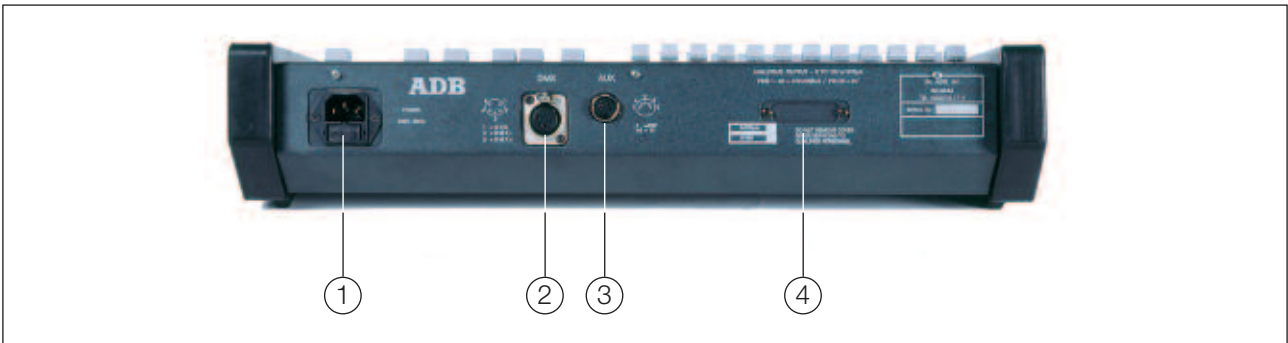

BOLERO/24/DMX

BOLERO 24
DMX512/1990 + analogue outputs

BOLERO/24/ANA

Characteristics

Power supply : 230 V +/- 10%, 50/60 Hz

Dimensions

Width x depth : 730 x 315 mm
Height : 30 - 118 mm
Net weight : 8 kg

Packing

Dimensions : 760 x 340 x 130 mm
Gross weight : 9 kg

BOLERO 24

Interconnection Cables

Digital Protocol

(DMX512/1990)

Maximum length of data cable : 250 m

Cable size : 2 x 2 x 0.34 mm² shielded

Remote operation

Maximum length of data cable : 250 m

Cable size : 2 x 0.34 mm² shielded

Connector layout

1. Power

Connector 230 V type IEC320-C14

2. DMX

DMX 512/1990 output connector (5 pin female XLR connector)

pin-out : 1: GND
2: DMX-
3: DMX+