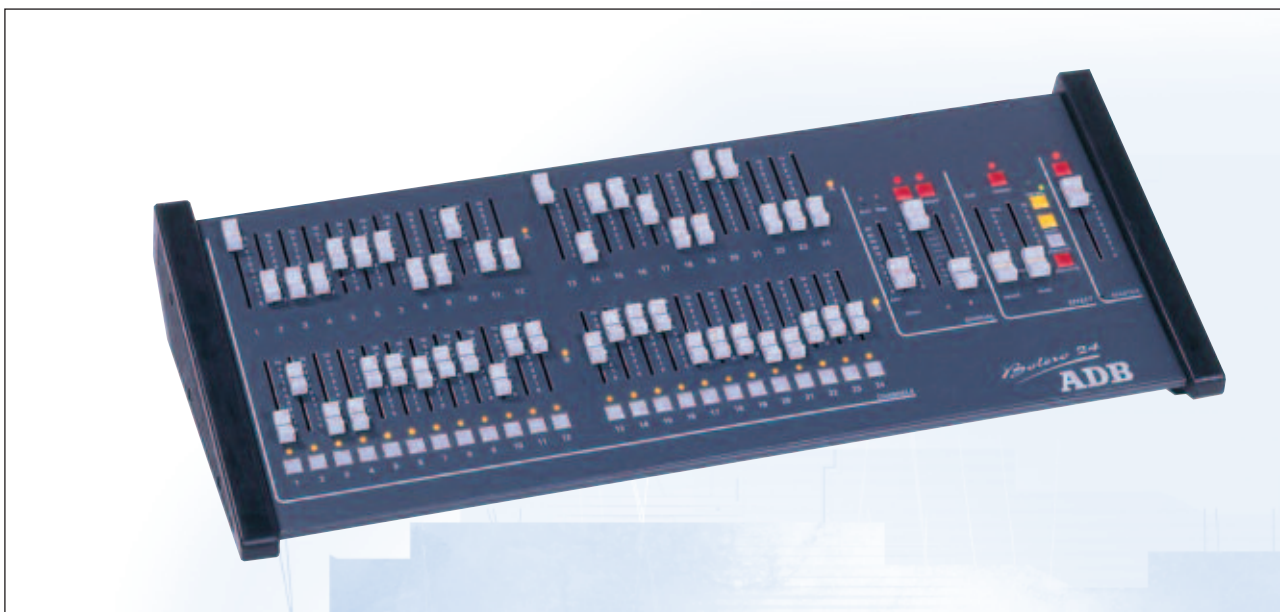

BOLERO 24

Manual Effects Lighting Control Desk 24 Channels

Description

- 2 presets with manual or timed dipless crossfade
- 24 flash keys
- General master + ON/OFF key
- One effect master panel for controlling effect time, mode, direction and intensity
- 24 predefined effect patterns
- Remote operation of effect START/STEP key
- Actual outputs on LED's (on - off)
- High quality faders
- Galvanic isolation on DMX512/1990 output

Supplied with :

- 1 instruction manual
- 1 XLR5 male connector for data cable
- 1 power supply cable (2 m)

Option

- 24-channel analogue output card 370 μ A and 0/+10 V (not installed) supplied with 1 DB25-P plug + cover **CARTE/ANA/24**

Accessories

- 5-contact male connector for remote control of effect "START/STEP" function **DIN/5M**
- Dust cover for BOLERO 24 **HOUSSE/BOLERO24**
- Flight case for BOLERO 24 **FLY24/48**

References

BOLERO 24
DMX512/1990 output

BOLERO/24/DMX

BOLERO 24
DMX512/1990 + analogue outputs

BOLERO/24/ANA

Characteristics

Power supply : 230 V +/- 10%, 50/60 Hz

Dimensions

Width x depth : 730 x 315 mm
Height : 30 - 118 mm
Net weight : 8 kg

Packing