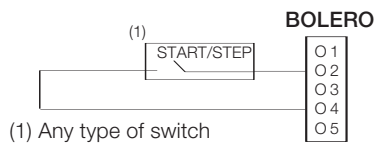

Connector layout

1. Power

Connector 230 V type IEC320-C14

2. DMX

DMX 512/1990 output connector (5 pin female XLR connector)

pin-out : 1: GND
2: DMX-
3: DMX+

3. AUX

Socket (5 pin female DIN connector) for remote operation of effect START/STEP key : connect pins 2 and 4 together

4. Analogue Output

(optional 25-pin D type female connector)

- pins 1-24 : dimmers 1-24
- pin 25 : 0 V

This equipment complies with all applicable European directives and carries a CE mark.

ADB - Your Partner for Light

Belgium N.V. ADB-TTV Technologies S.A.

(Group Headquarters) Leuvensesteenweg 585, B-1930 Zaventem
Tel : 32.2.709.32.11, Fax : 32.2.709.32.80, E-Mail : adb@adblighting.com

Deutschland ADB GmbH

Boschstrasse 3, D-61239 Ober-Mörlen
Tel : 49.6002.93.933.0, Fax : 49.6002.93.933.33, E-Mail : info@adblighting.de

France ADB S.A.S.

Sales Office: 168/170, boulevard Camélinat F-92240 Malakoff
Tel : 33.1.41.17.48.50, Fax : 33.1.42.53.54.76, E-Mail : adb.fr@adblighting.com

Factory & Group Logistics Centre: Zone industrielle Rouvroy F-02100 Saint-Quentin
Tel : 33.3.23.06.35.70, Fax : 33.3.23.67.66.56, E-Mail : adb.fr@adblighting.com

ADB
Lighting Technologies

DS-1043-E-06j Subject to modifications