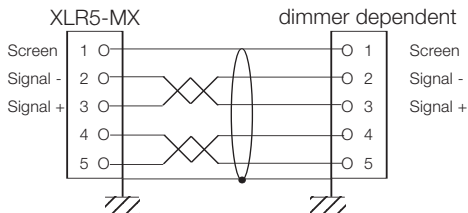

BOLERO/24/DMX

BOLERO 24
DMX512/1990 + analogue outputs

BOLERO/24/ANA

Characteristics

Power supply : 230 V +/- 10%, 50/60 Hz

Dimensions

Width x depth : 730 x 315 mm
Height : 30 - 118 mm
Net weight : 8 kg

Packing

Dimensions : 760 x 340 x 130 mm
Gross weight : 9 kg

BOLERO 24

Interconnection Cables

Digital Protocol

(DMX512/1990)

Maximum length of data cable : 250 m

Cable size : 2 x 2 x 0.34 mm² shielded

Remote operation

Maximum length of data cable : 250 m

Cable size : 2 x 0.34 mm² shielded

Connector layout

1. Power

Connector 230 V type IEC320-C14

2. DMX

DMX 512/1990 output connector (5 pin female XLR connector)

pin-out : 1: GND
2: DMX-
3: DMX+